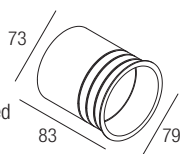

Supply current

24 VDC

Power

6 W

Parallel wiring

Dimensions

Photometric diagrams

CCT/CRI/Flux

2700K	384 lm
3000K	400 lm
4200K	462 lm
6000K	495 lm

Code construction

GS5 X X

Note: cable cut to measure on request

Optionals

CSGS05

Recessing box with trim

Note: recessing box needed for installation