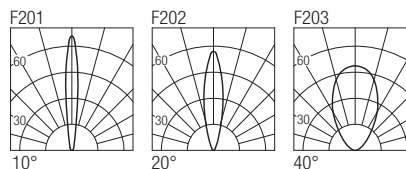

Supply current

24 VDC

Power

6 W

Parallel wiring

Dimensions

Photometric diagrams

CCT/CRI/Flux