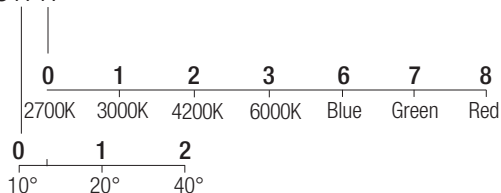

Code construction

GS5 X X

Note: cable cut to measure on request

Optionals

CSGS05

Recessing box with trim

Note: recessing box needed for installation

LGS501

Low luminance louver

Note: the filter must be ordered together with the lighting fixture