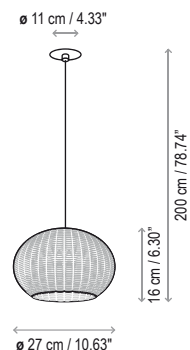

Garota A 01 Indoor

Garota PF 01 Indoor

Garota M/39

Garota M/35