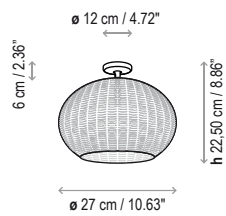

Name: Garota M/39

Design: Alex Fernández Camps / Gonzalo Milà / 2015

Typology: Table lamp

Environment: Indoor

Technical description:

The Garota Indoor is designed for indoor applications that do not require the technical specifications incorporated within our outdoor products. Lamp shade is composed of hand wrapped polyethylene synthetic fiber over aluminum frame, available in different colors. The electric cable is transparent with inline on/off switch.

Lamps description

💡 1 x 60 W E26 A15 INC

💡 1 x 5 W E26 A15 LED

Voltage: 120V~60Hz

📦 1 Box 10.63 x 10.63 x 16.14 inches

Vol.: 1.0524 ft³

Weight: 6.39 lbs

Certifications:   **IP-20**

Lamp structure made in aluminum

Shade frame made in 304 stainless steel

Globe not included

Transparent cable PVC and switch

Not Customizable

Measures

Garota A 01 Indoor

Garota PF 01 Indoor