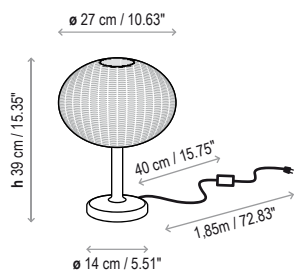

Garota M/39