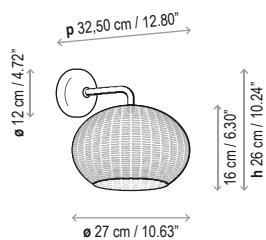

Name: Garota M/39

Design: Alex Fernández Camps / Gonzalo Milà / 2015

Typology: Table lamp

Environment: Indoor

Technical description:

The Garota Indoor is designed for indoor applications that do not require the technical specifications incorporated within our outdoor products. Lamp shade is composed of hand wrapped polyethylene synthetic fiber over aluminum frame, available in different colors. The electric cable is transparent with inline on/off switch.

Lamps description

💡 1 x 60 W E26 A15 INC

💡 1 x 5 W E26 A15 LED

Voltage: 120V~60Hz

📦 1 Box 10.63 x 10.63 x 16.14 inches

Vol.: 1.0524 ft³

Weight: 6.39 lbs

Certifications:   **IP-20**

Lamp structure made in aluminum

Shade frame made in 304 stainless steel

Globe not included

Transparent cable PVC and switch

Not Customizable

Measures

Garota A 01 Indoor

Garota PF 01 Indoor