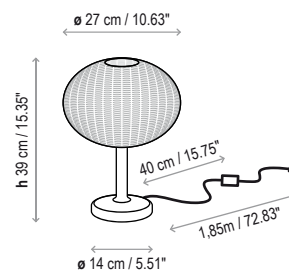

Name: Garota M/39

Design: Alex Fernández Camps / Gonzalo Milà / 2015

Typology: Table lamp

Environment: Indoor

Technical description:

The Garota Indoor is designed for indoor applications that do not require the technical specifications incorporated within our outdoor products. Lamp shade is composed of hand wrapped polyethylene synthetic fiber over aluminum frame, available in different colors. The electric cable is transparent with inline on/off switch.

Lamps description

💡 1 x 60 W E26 A15 INC

💡 1 x 5 W E26 A15 LED

Voltage: 120V~60Hz

📦 1 Box 10.63 x 10.63 x 16.14 inches

Vol.: 1.0524 ft³

Weight: 6.39 lbs

Certifications:   **IP-20**

Lamp structure made in aluminum

Shade frame made in 304 stainless steel

Globe not included

Transparent cable PVC and switch

Not Customizable

Measures

Garota A 01 Indoor

Garota PF 01 Indoor