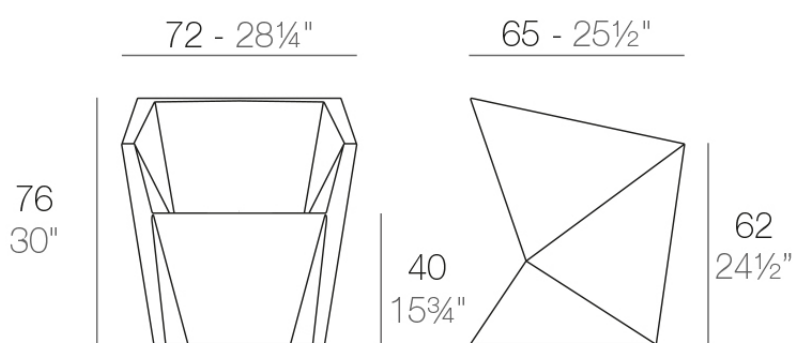

Info

Description

Made of polyethylene resin by rotational moulding. 100% Recyclable. Item suitable for indoor and outdoor use. Available in different finishes.

Weight: 12.02 Kg

FAZ Silla con Brazos
FAZ Armchair