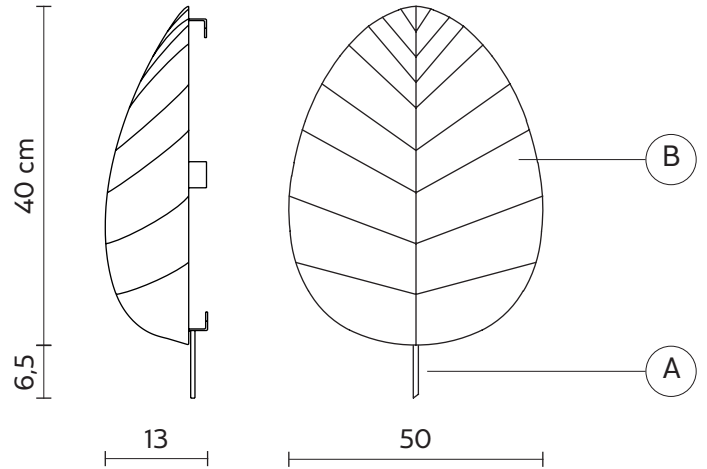

EDEN COLLECTION - "EVA" wall lamp/ceiling lamp

Matteo Ugolini design

year 2015

TECHNICAL SHEET - AP103 3B INT

STRUCTURE "A"

material	steel	
colour	white	

STRUCTURE "B"

material	lycra	
colour	white	

ELECTRICAL CABLE

socket	E27
source	max 1x46w
energy class	from E to A++

PACKAGING

nr.of collis	1
net weight/kg	1
gross weight/kg	1,55
packaging/cm	38x38x26