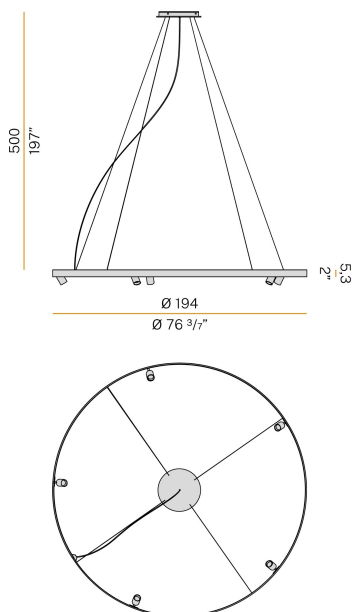

PANZERI

Arena

220-240V AC dimmable (DALI/Push DIM) and ON-OFF
L07419.200.0518

 mat brass

Data sheet

| | |
|--------------------------|-------------------------------------|
| CODE | L07419.200.0518 |
| SYSTEM POWER CONSUMPTION | 154W |
| EFFICACY | 81.94lm/W |
| LIGHT SOURCE | LED |
| LIGHT SOURCE LIFETIME | L70 (B50) 60.000h |
| COLOUR TEMPERATURE | 2700K Ra>90 |
| LIGHT DISTRIBUTION | diffused + adjustable |
| BEAM ANGLE | 30° |
| POWER SUPPLY | 220-240V AC |
| FREQUENCY | 50/60Hz |
| ELECTRICAL CONFIGURATION | dimmable (DALI/Push DIM) and ON-OFF |
| DRIVER | integrated included |
| NOMINAL LUMINOUS FLUX | 18290lm |
| LUMEN OUTPUT | 12618lm |
| EFFICIENCY | 69% |
| WEIGHT | 8,80 Kg |
| PROTECTION DEGREE | IP20 |
| COLOUR TOLLERANCES | SDCM 3 |
| PACKING DIMENSIONS | 200,0 x 200,0 x 11,0 cm |

Textured glass screens.

Anti-glare snoots in black thermoplastic material.

5m (196,9") long steel suspension cables.

5m (196,9") long power cable in transparent PVC.

Power canopy with pickled sheet metal ceiling bracket and covering in white, black, bronze, mat brass or titanium polyacrylic paint.

Technical drawing

Polar diagram