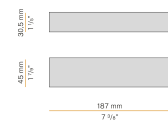

YDV.024.060.A01

LED driver, 60W 24V DC.