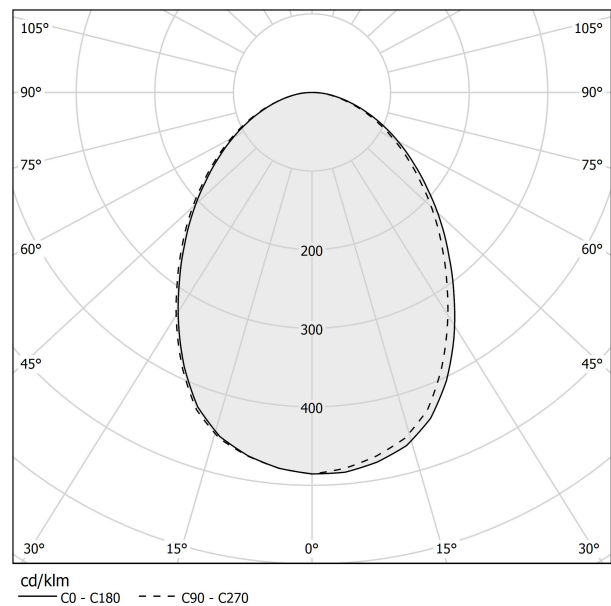

## Data sheet

CODE	M02517.085.0510
SYSTEM POWER CONSUMPTION	2,8W
EFFICACY	90.5lm/W
LIGHT SOURCE	LED
LIGHT SOURCE LIFETIME	L70 (B50) 60.000h
COLOUR TEMPERATURE	2700K Ra>90
LIGHT DISTRIBUTION	diffused
POWER SUPPLY	24V DC
DRIVER	remote not included
NOMINAL LUMINOUS FLUX	270lm
LUMEN OUTPUT	181lm
EFFICIENCY	67%
WEIGHT	0,64 Kg
PROTECTION DEGREE	IP40
COLOUR TOLLERANCES	SDCM 3
PACKING DIMENSIONS	5,0 x 105,0 x 10,0 cm

## Polar diagram