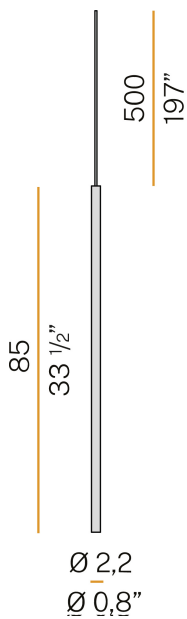

# PANZERI

To-be

24V DC  
M02517.085.0510

 bronze

## Data sheet

CODE	M02517.085.0510
SYSTEM POWER CONSUMPTION	2,8W
EFFICACY	90.5lm/W
LIGHT SOURCE	LED
LIGHT SOURCE LIFETIME	L70 (B50) 60.000h
COLOUR TEMPERATURE	2700K Ra>90
LIGHT DISTRIBUTION	diffused
POWER SUPPLY	24V DC
DRIVER	remote not included
NOMINAL LUMINOUS FLUX	270lm
LUMEN OUTPUT	181lm
EFFICIENCY	67%
WEIGHT	0,64 Kg
PROTECTION DEGREE	IP40
COLOUR TOLLERANCES	SDCM 3
PACKING DIMENSIONS	5,0 x 105,0 x 10,0 cm

Multiple suspension lighting fixture for interiors, with direct light emission. Extruded aluminium structure in white, mat black, bronze or mat brass polyacrylic paint or with gold leaf coating. Extruded aluminium heat sink. Modelled polycarbonate diffuser with opaline finish. Turned brass end cap in polyacrylic paint. 5m (196,9") long suspension and power cable in transparent PVC. Provided without power canopy, complete with cable clamp on the cable's free extremity.

## Polar diagram