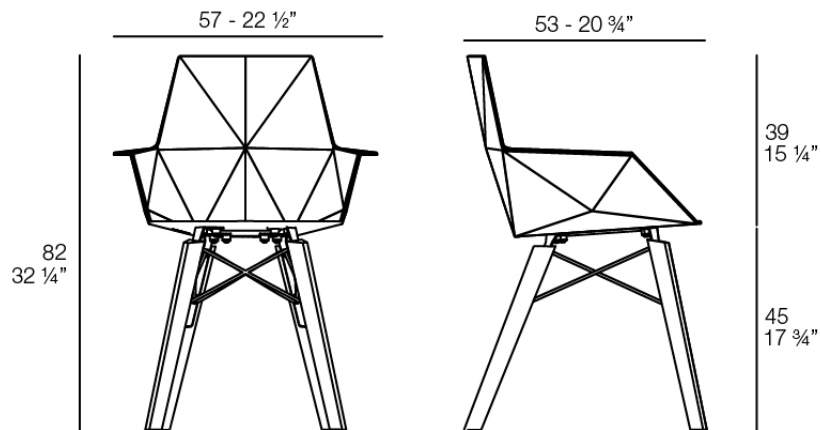

## Description

Weight: 5.04 Kg

FAZ WOOD Sillón  
FAZ WOOD Armchair