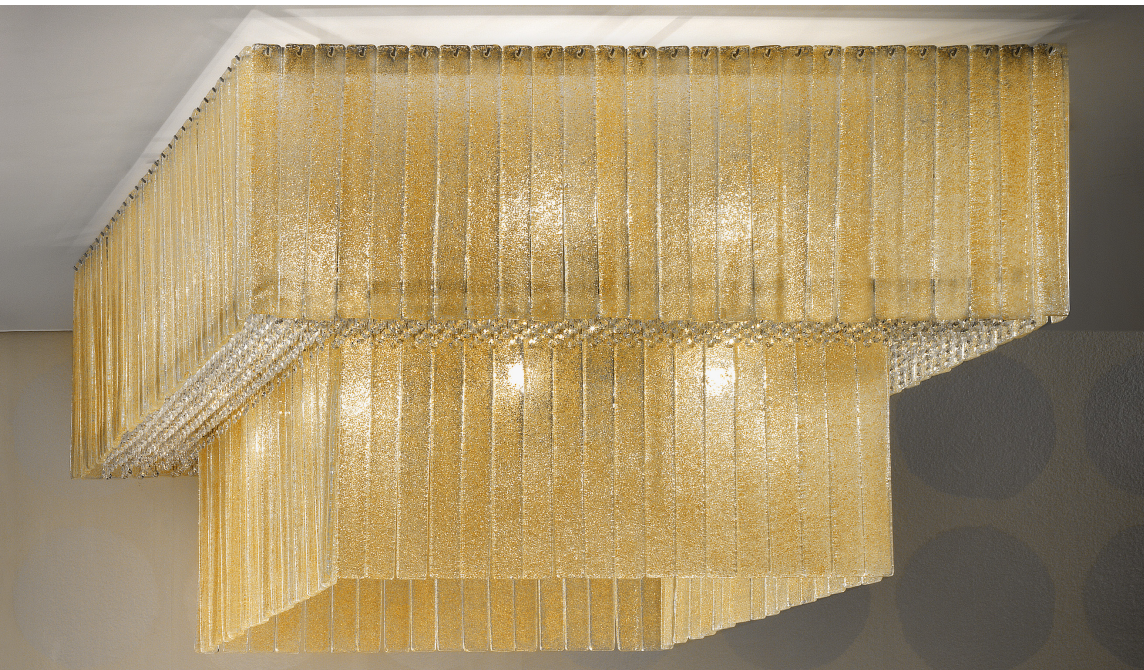

# GRANIGLIA VE 1120 PL16

Design by: Studio Stile Masiero

Telaio in metallo verniciato,  
diffusore in vetro in piastra lavorato  
a mano con finitura "graniglia"

Painted metal frame, diffuser in home  
made cast glass with "graniglia"  
finishing.

H 80 cm  
31.50"

L 120 cm  
47.30"

SP 120 cm  
47.30"

Peso: 71 kg

 16 x E27 x 60W max  
Incandescenza/Incandescent