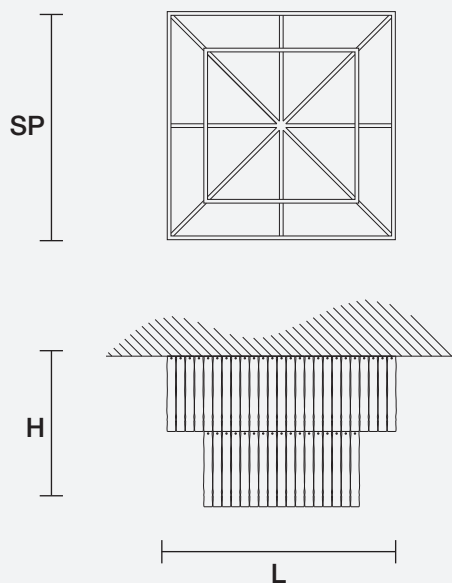

# GRANIGLIA VE 1120 PL16

Design by: Studio Stile Masiero

Telaio in metallo verniciato,  
diffusore in vetro in piastra lavorato  
a mano con finitura "graniglia"

Painted metal frame, diffuser in home  
made cast glass with "graniglia"  
finishing.

H 80 cm  
31.50"

L 120 cm  
47.30"

SP 120 cm  
47.30"

Peso: 71 kg

 16 x E27 x 60W max  
Incandescenza/Incandescent