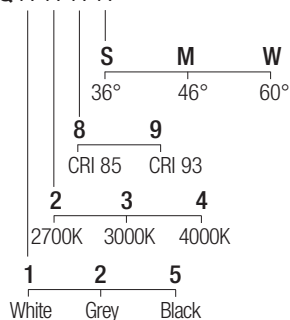

Code construction

LDQ X X X X