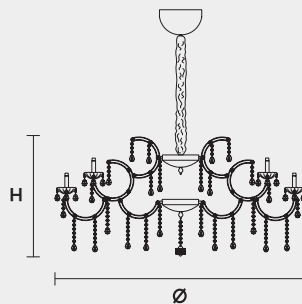

VE 980 24

MASIERO

TRADITIONAL LIGHTING

VE 980 24 MT TRADITIONAL VERSION

H 70 cm 27,55"
Ø 140 cm 55,11"
kg 37

☉ 24 x E14 x 40 W max
Triac Dimmable

Lighting system: Traditional E14 lightbulbs (not included)
Frame: Chrome or gold plated metal covered by transparent glass
Lampshades: Organza (ORG/12/WH)
Pendants: Transparent

VE 980 24 RW RGB-W LED VERSION

H 70 cm 27,55"
Ø 138 cm 54,33"
kg 37

☐ 24 x RGB-W LED SOURCES (driver included)
7920 lm at 3000 K - CRI>85 - 96 W

Controlled by: DMX or Masiero Smart Light App
Frame: Chrome or gold plated metal covered with transparent glass
Lampshades: No lampshades included
Pendants: Transparent

VE 980 24 DW DYNAMIC WHITE LED VERSION

H 70 cm 27,55"
Ø 138 cm 54,33"
kg 37

☐ 24 x DW LED SOURCES (driver included)
DYNAMIC White from 2700 K to 6500 K
11760 lm max at 4700 K - CRI>85 - 96 W

Controlled by: DMX or Masiero Smart Light App
Frame: Chrome or gold plated metal covered with transparent glass
Lampshades: No lampshades included
Pendants: Transparent

VE 980 24 CG COLOURED GLASS VERSION

H 70 cm 27,55"
Ø 140 cm 55,11"
kg 37

☉ 24 x E14 x 40 W max
Triac Dimmable

Lighting system: Traditional E14 lightbulbs (not included)
Frame: Painted metal covered with painted glass
Lampshades: Only organza (ORG/14/...)
Pendants: Color painted glass
Available in: Green/ Orange/ Yellow/ Purple/ Lilac/ Blue/ Red/ White/ Black