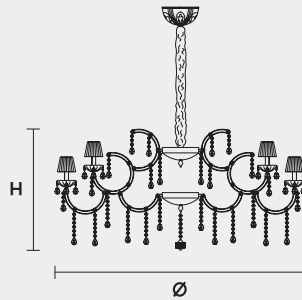

VE 980 24

MASIERO

TRADITIONAL LIGHTING

VE 980 24 MT TRADITIONAL VERSION

H 70 cm 27,55"
Ø 140 cm 55,11"
kg 37

☉ 24 x E14 x 40 W max
Triac Dimmable

Lighting system: Traditional E14 lightbulbs (not included)
Frame: Chrome or gold plated metal covered by transparent glass
Lampshades: Organza (ORG/12/WH)
Pendants: Transparent

VE 980 24 RW RGB-W LED VERSION

H 70 cm 27,55"
Ø 138 cm 54,33"
kg 37

☐ 24 x RGB-W LED SOURCES (driver included)
7920 lm at 3000 K - CRI>85 - 96 W

Controlled by: DMX or Masiero Smart Light App
Frame: Chrome or gold plated metal covered with transparent glass
Lampshades: No lampshades included
Pendants: Transparent

VE 980 24 DW DYNAMIC WHITE LED VERSION

H 70 cm 27,55"
Ø 138 cm 54,33"
kg 37

☐ 24 x DW LED SOURCES (driver included)
DYNAMIC White from 2700 K to 6500 K
11760 lm max at 4700 K - CRI>85 - 96 W

Controlled by: DMX or Masiero Smart Light App
Frame: Chrome or gold plated metal covered with transparent glass
Lampshades: No lampshades included
Pendants: Transparent

VE 980 24 CG COLOURED GLASS VERSION

H 70 cm 27,55"
Ø 140 cm 55,11"
kg 37

☉ 24 x E14 x 40 W max
Triac Dimmable

Lighting system: Traditional E14 lightbulbs (not included)
Frame: Painted metal covered with painted glass
Lampshades: Only organza (ORG/14/...)
Pendants: Color painted glass
Available in: Green/ Orange/ Yellow/ Purple/ Lilac/ Blue/ Red/ White/ Black