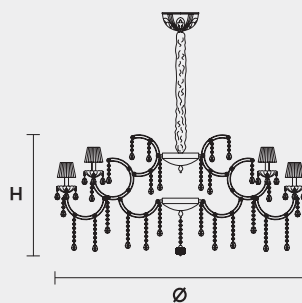

VE 980 24

MASIERO

TRADITIONAL LIGHTING

VE 980 24 MT TRADITIONAL VERSION

H 70 cm 27,55"
Ø 140 cm 55,11"
kg 37

☉ 24 x E14 x 40 W max
Triac Dimmable

Lighting system: Traditional E14 lightbulbs (not included)
Frame: Chrome or gold plated metal covered by transparent glass
Lampshades: Organza (ORG/12/WH)
Pendants: Transparent

VE 980 24 RW RGB-W LED VERSION

H 70 cm 27,55"
Ø 138 cm 54,33"
kg 37

☐ 24 x RGB-W LED SOURCES (driver included)
7920 lm at 3000 K - CRI>85 - 96 W

Controlled by: DMX or Masiero Smart Light App
Frame: Chrome or gold plated metal covered with transparent glass
Lampshades: No lampshades included
Pendants: Transparent

VE 980 24 DW DYNAMIC WHITE LED VERSION

H 70 cm 27,55"
Ø 138 cm 54,33"
kg 37

☐ 24 x DW LED SOURCES (driver included)
DYNAMIC White from 2700 K to 6500 K
11760 lm max at 4700 K - CRI>85 - 96 W

Controlled by: DMX or Masiero Smart Light App
Frame: Chrome or gold plated metal covered with transparent glass
Lampshades: No lampshades included
Pendants: Transparent

VE 980 24 CG COLOURED GLASS VERSION

H 70 cm 27,55"
Ø 140 cm 55,11"
kg 37

☉ 24 x E14 x 40 W max
Triac Dimmable

Lighting system: Traditional E14 lightbulbs (not included)
Frame: Painted metal covered with painted glass
Lampshades: Only organza (ORG/14/...)
Pendants: Color painted glass
Available in: Green/ Orange/ Yellow/ Purple/ Lilac/ Blue/ Red/ White/ Black