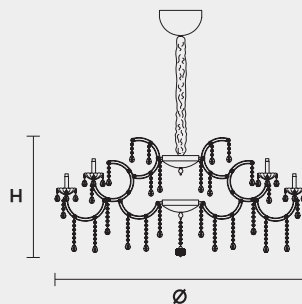

VE 980 24

MASIERO

TRADITIONAL LIGHTING

VE 980 24 MT TRADITIONAL VERSION

H 70 cm 27,55"
Ø 140 cm 55,11"
kg 37

☉ 24 x E14 x 40 W max
Triac Dimmable

Lighting system: Traditional E14 lightbulbs (not included)
Frame: Chrome or gold plated metal covered by transparent glass
Lampshades: Organza (ORG/12/WH)
Pendants: Transparent

VE 980 24 RW RGB-W LED VERSION

H 70 cm 27,55"
Ø 138 cm 54,33"
kg 37

☐ 24 x RGB-W LED SOURCES (driver included)
7920 lm at 3000 K - CRI>85 - 96 W

Controlled by: DMX or Masiero Smart Light App
Frame: Chrome or gold plated metal covered with transparent glass
Lampshades: No lampshades included
Pendants: Transparent

VE 980 24 DW DYNAMIC WHITE LED VERSION

H 70 cm 27,55"
Ø 138 cm 54,33"
kg 37

☐ 24 x DW LED SOURCES (driver included)
DYNAMIC White from 2700 K to 6500 K
11760 lm max at 4700 K - CRI>85 - 96 W

Controlled by: DMX or Masiero Smart Light App
Frame: Chrome or gold plated metal covered with transparent glass
Lampshades: No lampshades included
Pendants: Transparent

VE 980 24 CG COLOURED GLASS VERSION

H 70 cm 27,55"
Ø 140 cm 55,11"
kg 37

☉ 24 x E14 x 40 W max
Triac Dimmable

Lighting system: Traditional E14 lightbulbs (not included)
Frame: Painted metal covered with painted glass
Lampshades: Only organza (ORG/14/...)
Pendants: Color painted glass
Available in: Green/ Orange/ Yellow/ Purple/ Lilac/ Blue/ Red/ White/ Black