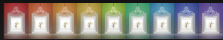

VE 980 24

MASIERO

TRADITIONAL LIGHTING

VE 980 24 MT TRADITIONAL VERSION

H 70 cm 27,55"
Ø 140 cm 55,11"
kg 37

☉ 24 x E14 x 40 W max
Triac Dimmable

Lighting system: Traditional E14 lightbulbs (not included)
Frame: Chrome or gold plated metal covered by transparent glass
Lampshades: Organza (ORG/12/WH)
Pendants: Transparent

VE 980 24 RW RGB-W LED VERSION

H 70 cm 27,55"
Ø 138 cm 54,33"
kg 37

☐ 24 x RGB-W LED SOURCES (driver included)
7920 lm at 3000 K - CRI>85 - 96 W

Controlled by: DMX or Masiero Smart Light App
Frame: Chrome or gold plated metal covered with transparent glass
Lampshades: No lampshades included
Pendants: Transparent

VE 980 24 DW DYNAMIC WHITE LED VERSION

H 70 cm 27,55"
Ø 138 cm 54,33"
kg 37

☐ 24 x DW LED SOURCES (driver included)
DYNAMIC White from 2700 K to 6500 K
11760 lm max at 4700 K - CRI>85 - 96 W

Controlled by: DMX or Masiero Smart Light App
Frame: Chrome or gold plated metal covered with transparent glass
Lampshades: No lampshades included
Pendants: Transparent

VE 980 24 CG COLOURED GLASS VERSION

H 70 cm 27,55"
Ø 140 cm 55,11"
kg 37

☉ 24 x E14 x 40 W max
Triac Dimmable

Lighting system: Traditional E14 lightbulbs (not included)
Frame: Painted metal covered with painted glass
Lampshades: Only organza (ORG/14/...)
Pendants: Color painted glass
Available in: Green/ Orange/ Yellow/ Purple/ Lilac/ Blue/ Red/ White/ Black