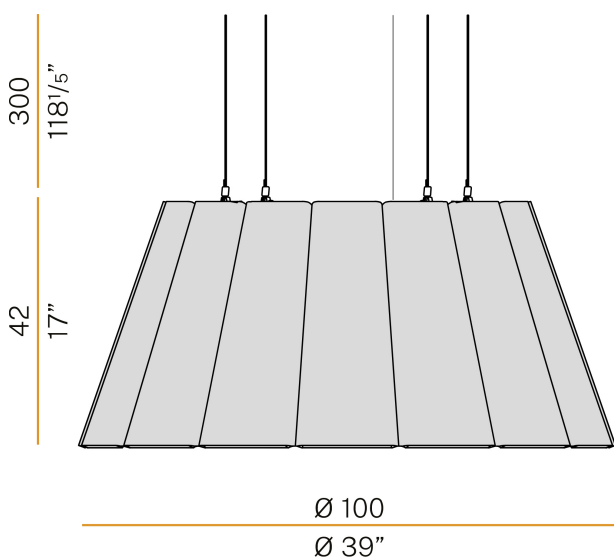

PANZERI

Vapor Echo

220-240V AC dimmable (DALI)

6LXVEMO30DGOB

Data sheet

CODE	6LXVEMO30DGOB
SYSTEM POWER CONSUMPTION	57W
EFFICACY	78,95lm/W
LIGHT SOURCE	LED
LIGHT SOURCE LIFETIME	L70 > 50.000h
COLOUR TEMPERATURE	3000K Ra>90
LIGHT DISTRIBUTION	diffused
POWER SUPPLY	220-240V AC
FREQUENCY	50/60Hz
ELECTRICAL CONFIGURATION	dimmable (DALI)
DRIVER	integrated included
NOMINAL LUMINOUS FLUX	9000lm
LUMEN OUTPUT	4500lm
EFFICIENCY	50%
WEIGHT	0,00 Kg
PROTECTION DEGREE	IP20
COLOUR TOLLERANCES	SDCM 3
PACKING DIMENSIONS	0,0 x 0,0 x 0,0 cm

Suspension lighting fixture for interiors, with direct light emission. Aluminium and galvanized sheet metal structure in black powder paint. Modelled acrylic diffuser with opaline finish. Sound absorbing PET covers in charcoal, dark blue, emerald green, light grey or orange colour with sound absorption Class C for reducing up to 70% of reverberated sound (NRC 0,7) and fire rating Group 1 ISO 9705. Suspension kit with griplocks and 3m (118,1") long steel cables. 3m (118,1") long power cable in black plastic. Power canopy with turned aluminium ceiling plate and covering in black powder paint.

Technical drawing

Polar diagram