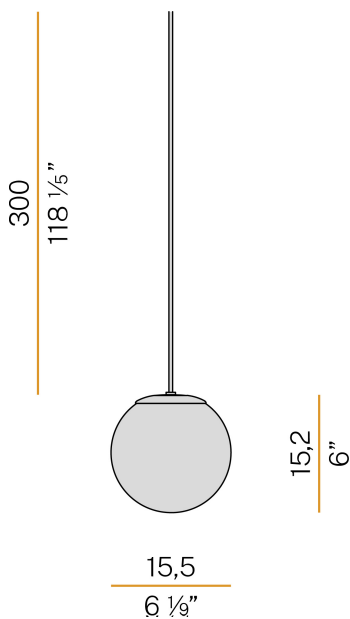

Technical drawing