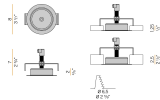

PANZERI

Evvy

Accessories / power supply and fixing

XM9201-01

Recessed canopy for electric cable suspensions. Suitable for 24V fixtures: remote driver 24V needed.