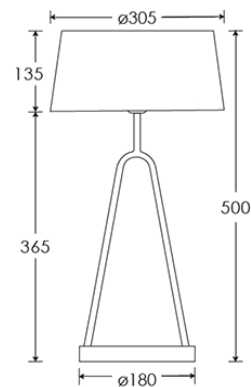

H E A T H F I E L D & C O

PRODUCT SPECIFICATION SHEET

Table Lamp | COUPOLE MEDIUM

LAMP BASE

Material: Metal
Finish shown: Black Satin
Code: TL-COUP-BLCK-0000-MED

LAMPSHADE AS SHOWN

12" French Drum Dark Teal Satin
Shade code: SH-12-FRDR
Shade lining: White PVC

FLEX

1.5 metres of Black PVC flex. Alternative colours can be specified from our collection.

SWITCHING & PLUG

Black 13 AMP UK plug & inline switch.
Alternative plug types available.

BASE WEIGHT

1.4 kg approx.

Dimensions in mm and approximate

H&C

Decorative lighting
for beautiful spaces

www.heathfield.co.uk | + 44 (0) 1732 350450 | sales@heathfield.co.uk

Unit 1, Priory Road, Tonbridge, Kent, TN9 2AF, United Kingdom