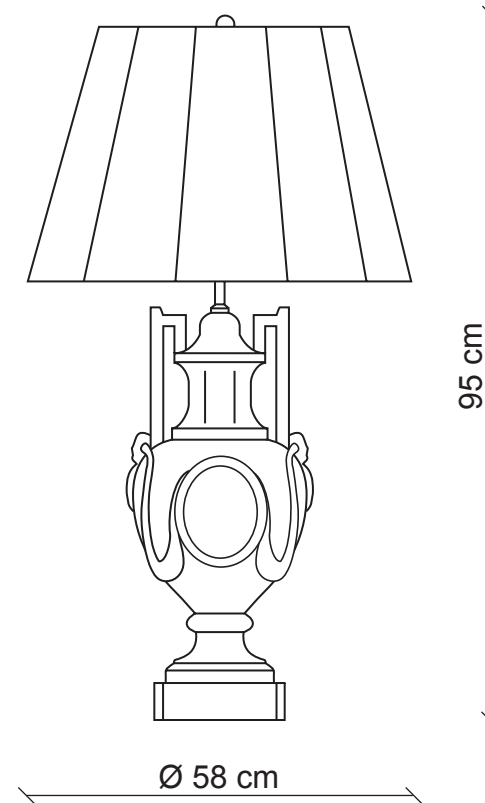

PATRIZIAGARGANTI

Firenze

BAGA XXI Century
LOVELY LIGHT

art. CM535

2 lights Ceramic table lamp

Finish: Leaden with silver details

Lampshades: Green and ivory taffeta

m³ 0,43
Kg 6,5