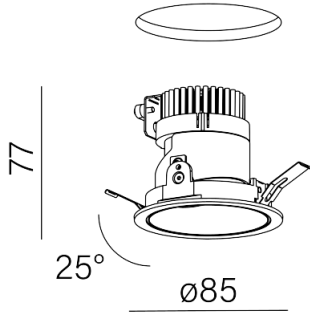

Last update on 2018-03-11 20:45. More details available at <https://www.aqform.com/en/MR2013>

Tolerance for dimensions ± 1 mm

Warranty period 5 years

MORE midi LED recessed

MORE midi LED wpuszczany

Category: recessed