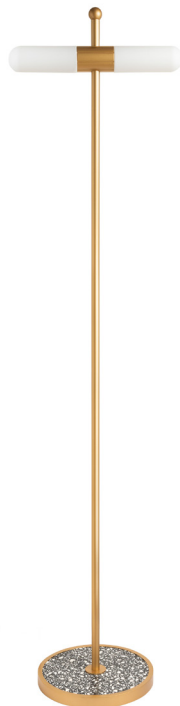

HEATHFIELD & CO

PRODUCT SPECIFICATION SHEET

FLOOR LAMP | AZZERO

LAMP BASE

Material: Metal & Glass
Metalwork: Rich Gold
Finish shown: Black and White terrazzo
Code: FL-AZER-RGLD-BLCK

FLEX

2 metres of Black twisted flex.
Alternative colours can be specified
from our collection.

SWITCHING & PLUG

Black 13 AMP UK plug & inline foot
switch. Alternative plug types available.

BASE WEIGHT

6.5 kg approx.

LAMPING

2 x G29 Lampholder - 2.5W LED Capsule
recommended.

WARRANTY

12 Months

FINISHING NOTE

Our carefully selected glass and metalwork
components are all hand finished by skilled
artisans and as such no two products are
exactly the same - something that adds to
the unique charm of this product.

CLEANING INSTRUCTIONS

The finishes on this luminaire only require
regular cleaning with a soft dry duster.
Abrasive or chemical cleaners may harm
the finish and should not be used.

Dimensions in mm and approximate

H&CO

Decorative lighting
for beautiful spaces

www.heathfield.co.uk | + 44 (0) 1732 350450 | sales@heathfield.co.uk

Unit 1, Priory Road, Tonbridge, Kent, TN9 2AF, United Kingdom