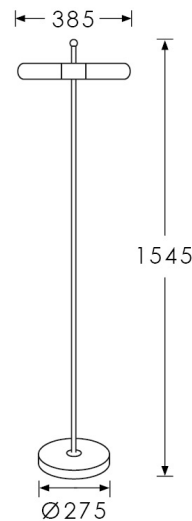

HEATHFIELD & CO

PRODUCT SPECIFICATION SHEET

FLOOR LAMP | AZZERO

LAMP BASE

Material: Metal & Glass
Metalwork: Rich Gold
Finish shown: Black and White terrazzo
Code: FL-AZER-RGLD-BLCK

FLEX

2 metres of Black twisted flex.
Alternative colours can be specified
from our collection.

SWITCHING & PLUG

Black 13 AMP UK plug & inline foot
switch. Alternative plug types available.

BASE WEIGHT

6.5 kg approx.

LAMPING

2 x G29 Lampholder - 2.5W LED Capsule
recommended.

WARRANTY

12 Months

FINISHING NOTE

Our carefully selected glass and metalwork
components are all hand finished by skilled
artisans and as such no two products are
exactly the same - something that adds to
the unique charm of this product.

CLEANING INSTRUCTIONS

The finishes on this luminaire only require
regular cleaning with a soft dry duster.
Abrasive or chemical cleaners may harm
the finish and should not be used.

Dimensions in mm and approximate

H&CO

Decorative lighting
for beautiful spaces

www.heathfield.co.uk | + 44 (0) 1732 350450 | sales@heathfield.co.uk

Unit 1, Priory Road, Tonbridge, Kent, TN9 2AF, United Kingdom