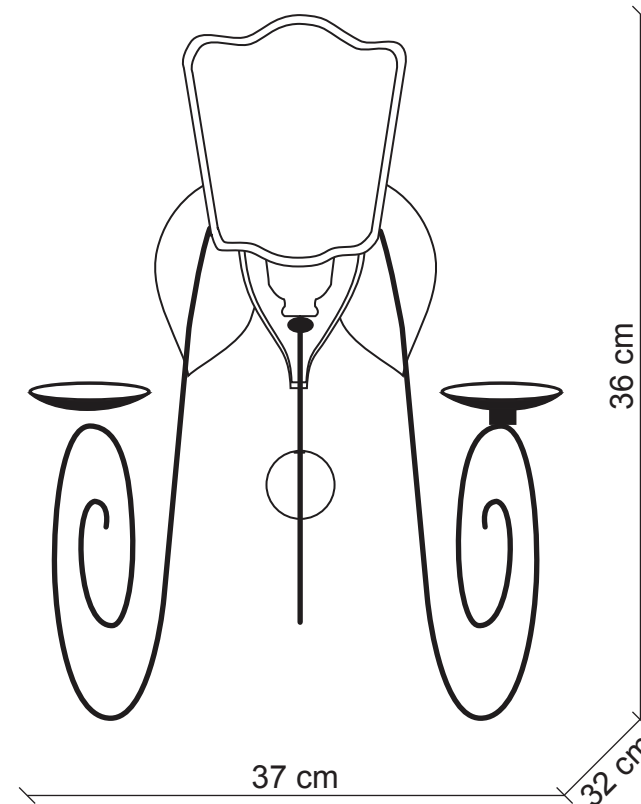

# PATRIZIAGARGANTI

Firenze

**BAGA** XXI Century  
LOVELY LIGHT

**art. 962**

1 light Wall lamp

**Finish:** Silver leaf with protected nickel details

**Lampshades:** White mesh fabric

**Accessories:** Clear crystals

m<sup>3</sup> 0,17  
Kg 1,5