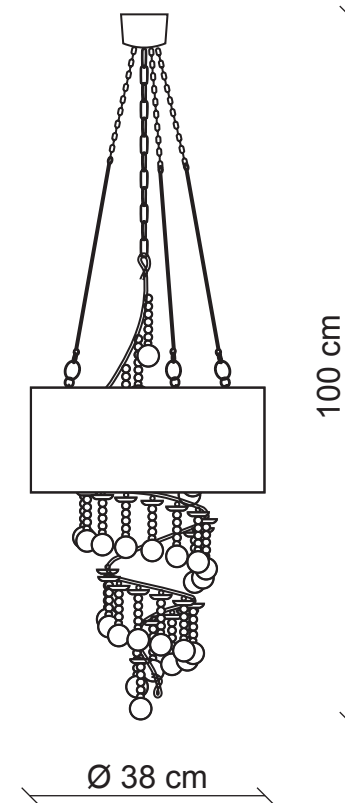

PATRIZIAGARGANTI

Firenze

BAGA Progress
LOVELY LIGHT

art. 3374

3 lights Chandelier

Finish: Leaden with silver leaf details

Lampshades: Silver PVC

Accessories: Clear crystals

m³ 0,54
Kg 4,8