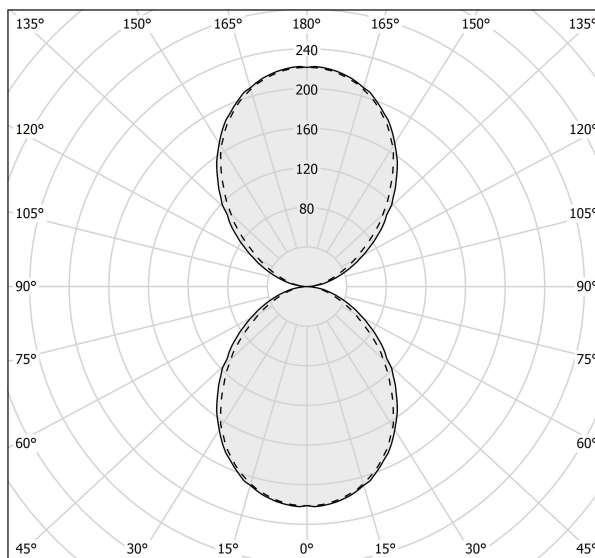

Polar diagram

cd/klm
— C0 - C180   - - - C90 - C270