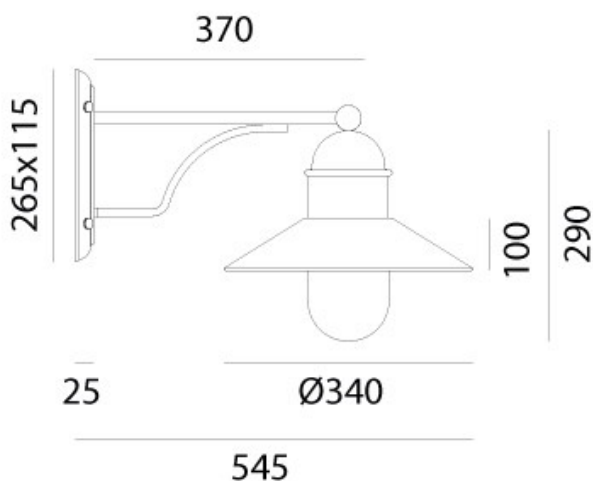

Tipologia: PARETE

Type: WALL LIGHT

Ambiente / Environment
OUTDOOR

Materiale: OTTONE - RAME - VETRO
Material: BRASS - COPPER - GLASS

Finitura / Colore: OTTONE - RAME - VETRO
Finishing / Color: BRASS - COPPER - GLASS

Fonte luminosa – Lighting Souce:
1xMax 116W E27

Voltaggio – Voltage
240V

Classe Energetica – Energetic Class
A++/E

PROTEZIONE IP – IP PROTECTION
IP44

PESO – WEIGHT
5,5Kg

Lampadina non inclusa
Light bulb not included