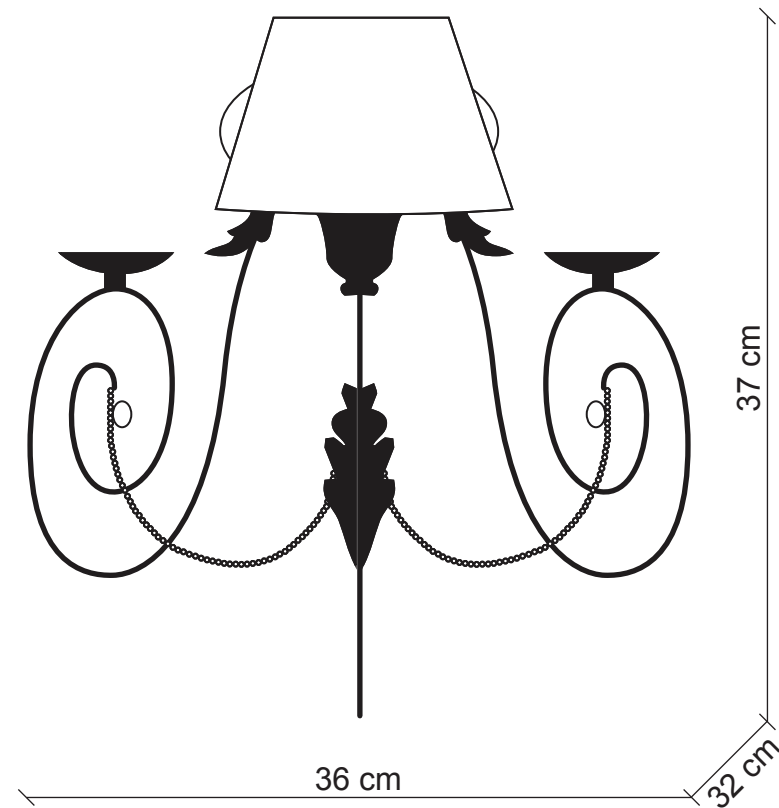

PATRIZIAGARGANTI

Firenze

BAGA XXI Century
LOVELY LIGHT

art. 982

1 light Wall lamp

Finish: Silver leaf with protected nickel details

Lampshades: Grey fabric

Accessories: Clear and amethyst crystals