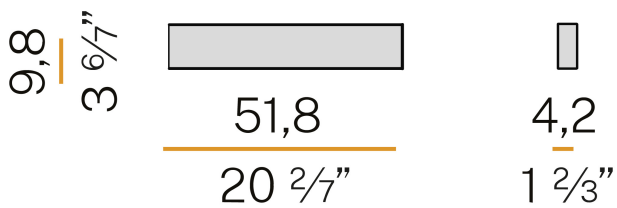

Technical drawing