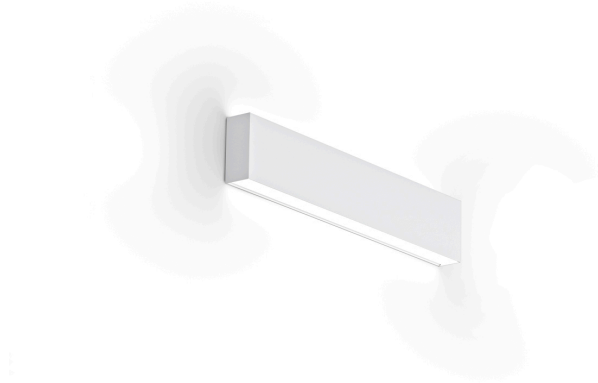

PANZERI

Giano

220-240V AC dimmable (DALI/Push DIM)

A24646.050.0402

 white/opal screen

Data sheet

CODE	A24646.050.0402
SYSTEM POWER CONSUMPTION	19W
EFFICACY	64.63lm/W
LIGHT SOURCE	LED
LIGHT SOURCE LIFETIME	L80 (B20) 60.000h
COLOUR TEMPERATURE	3000K Ra>90
LIGHT DISTRIBUTION	diffused
POWER SUPPLY	220-240V AC
FREQUENCY	50/60Hz
ELECTRICAL CONFIGURATION	dimmable (DALI/Push DIM)
DRIVER	integrated included
NOMINAL LUMINOUS FLUX	2280lm
LUMEN OUTPUT	1228lm
EFFICIENCY	53.9%
WEIGHT	1,32 Kg
PROTECTION DEGREE	IP40
COLOUR TOLLERANCES	SDCM 3
PACKING DIMENSIONS	14,0 x 65,0 x 14,0 cm

Wall lighting fixture for interiors, with direct and indirect light emission. Extruded aluminium structure in RAL 9003 white or black powder paint. Extruded polycarbonate diffusers with opaline finish. Pickled sheet metal end caps in polyacrylic paint.