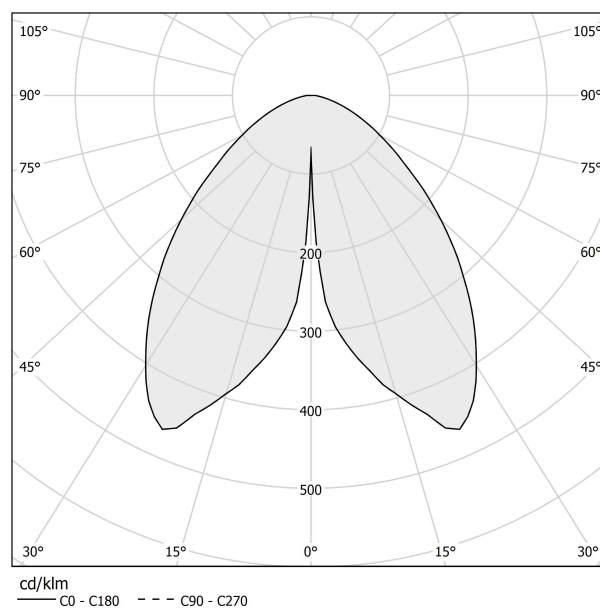

### Data sheet

CODE	PE07805.011.0514
SYSTEM POWER CONSUMPTION	2W
EFFICACY	67lm/W
LIGHT SOURCE	LED
LIGHT SOURCE LIFETIME	L80 (B10) 70.000h
COLOUR TEMPERATURE	2700K Ra>90
LIGHT DISTRIBUTION	diffused
POWER SUPPLY	5V DC
ELECTRICAL CONFIGURATION	battery
NOMINAL LUMINOUS FLUX	273lm
LUMEN OUTPUT	134lm
EFFICIENCY	49.1%
WEIGHT	0.91 Kg
PROTECTION DEGREE	IP65
COLOUR TOLLERANCES	SDCM 3
PACKING DIMENSIONS	14,0 x 63,0 x 12,5 cm

### Technical drawing

### Polar diagram