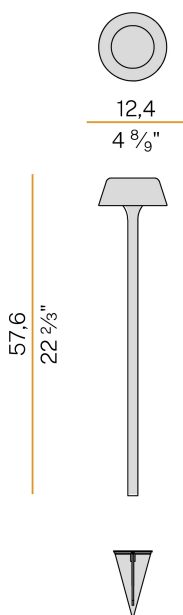

### Data sheet

CODE	PE07805.011.0514
SYSTEM POWER CONSUMPTION	2W
EFFICACY	67lm/W
LIGHT SOURCE	LED
LIGHT SOURCE LIFETIME	L80 (B10) 70.000h
COLOUR TEMPERATURE	2700K Ra>90
LIGHT DISTRIBUTION	diffused
POWER SUPPLY	5V DC
ELECTRICAL CONFIGURATION	battery
NOMINAL LUMINOUS FLUX	273lm
LUMEN OUTPUT	134lm
EFFICIENCY	49.1%
WEIGHT	0.91 Kg
PROTECTION DEGREE	IP65
COLOUR TOLLERANCES	SDCM 3
PACKING DIMENSIONS	14,0 x 63,0 x 12,5 cm

Floor lighting fixture for outdoor spaces, with direct light emission. Galvanized sheet metal peg for ground fixing in polyacrylic paint. Body in brass and aluminium in white, champagne, mat black, bronze or titanium polyacrylic paint. Removable head with magnetic fastening, in die-cast aluminium with polyacrylic paint. Silicone gaskets. Modelled acrylic diffuser with mat finish and serigraphy. Stainless steel screws. Push-button to adjust luminosity according to 5 levels of visual comfort. Battery status indicator integrated into the head. Equipped with Li-Po battery USB-C rechargeable, with up to 6 hours life at 100% of light emission and up to 24 hours life at 25%. Equipped with battery charger with USB-C connector and adapter plug.

### Technical drawing

### Polar diagram