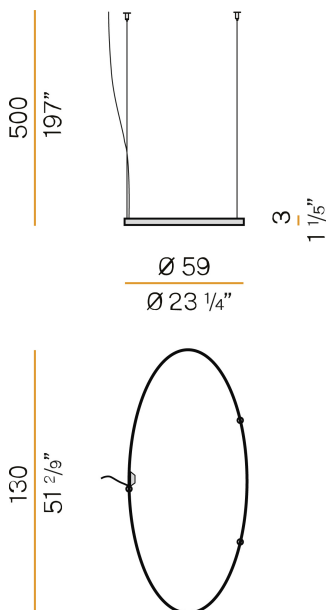

### Data sheet

CODE	M03101.130.0510
SYSTEM POWER CONSUMPTION	47W
EFFICACY	86.79lm/W
LIGHT SOURCE	LED
LIGHT SOURCE LIFETIME	L70 (B50) 60.000h
COLOUR TEMPERATURE	2700K Ra>90
LIGHT DISTRIBUTION	diffused
POWER SUPPLY	24V DC
DRIVER	remote not included
NOMINAL LUMINOUS FLUX	5670lm
LUMEN OUTPUT	4079lm
EFFICIENCY	71.9%
WEIGHT	1.53 Kg
PROTECTION DEGREE	IP20
COLOUR TOLLERANCES	SDCM 3
PACKING DIMENSIONS	71,0 x 136,0 x 10,0 cm

### Technical drawing

8.8  
1 1/2"

32.5  
12 1/4"