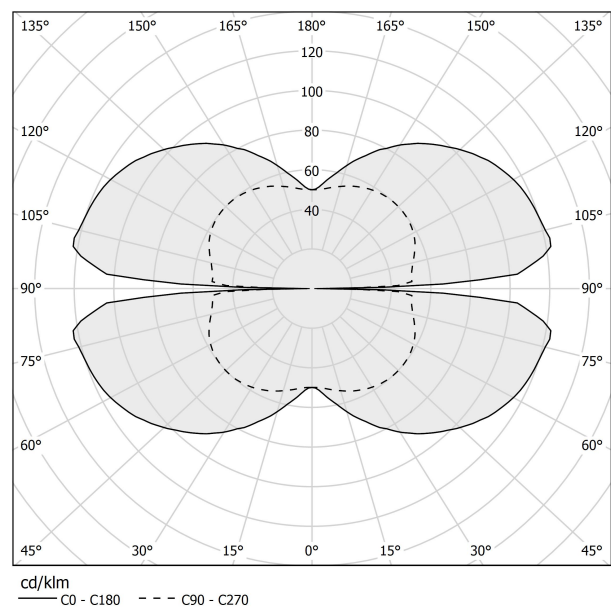

### Data sheet

CODE	M03101.130.0510
SYSTEM POWER CONSUMPTION	47W
EFFICACY	86.79lm/W
LIGHT SOURCE	LED
LIGHT SOURCE LIFETIME	L70 (B50) 60.000h
COLOUR TEMPERATURE	2700K Ra>90
LIGHT DISTRIBUTION	diffused
POWER SUPPLY	24V DC
DRIVER	remote not included
NOMINAL LUMINOUS FLUX	5670lm
LUMEN OUTPUT	4079lm
EFFICIENCY	71.9%
WEIGHT	1.53 Kg
PROTECTION DEGREE	IP20
COLOUR TOLLERANCES	SDCM 3
PACKING DIMENSIONS	71,0 x 136,0 x 10,0 cm

### Technical drawing

### Polar diagram