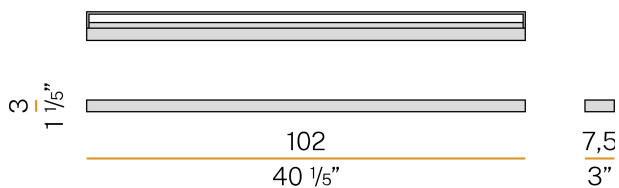

Technical drawing