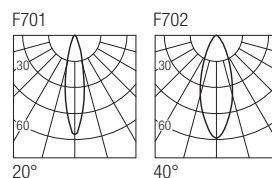

IP44 made in Italy

**Supply current**  
250mA (V<sub>i</sub> 2,9V)

**Power**  
0,75W

**Series wiring**

**Dimensions**

**Photometric diagrams**

**CCT/CRI/Flux**

CCT	Flux
2700K	71lm
3000K	75lm
4200K	86lm
6000K	91lm