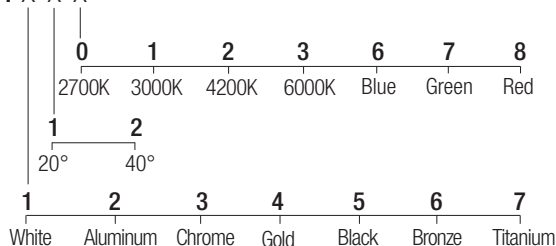

La gamme Bye combine les dimensions minimales à la possibilité de choisir différentes optiques et une vaste gamme de finitions et au confort visuel proposé par l'optique en retrait. Le soin des mécaniques et l'attention pour les prestations optiques garantissent un produit de haute qualité pour la réalisation de ciels étoilés ou de petits accents lumineux.

Die Produktreihe Bye kombiniert kleinste Größen mit der Möglichkeit verschiedene Optiken auszuwählen und mit einem großen Angebot an Ausführungen und dem visuellen Komfort durch Einbauoptik. Die Sorgfalt der Mechaniker und die Aufmerksamkeit auf optische Leistungen garantiert ein qualitativ hochwertiges Produkt für die Herstellung von Sternenhimmel oder kleinen Lichtakzenten.

La gama Bye combina el tamaño mínimo con la posibilidad de elegir diferentes ópticas, con un amplio surtido de acabados y con un confort visual gracias a su óptica retrocedida. La atención por las partes mecánicas y por las prestaciones ópticas garantizan un producto de alta calidad para la realización de cielos estrellados o de pequeños puntos luminosos.

IP44 made in Italy

Supply current
250mA (V_i 2,9V)

Power
0,75W

Series wiring

Dimensions

Photometric diagrams

CCT/CRI/Flux

CCT	Flux
2700K	71lm
3000K	75lm
4200K	86lm
6000K	91lm

Code construction

BY1 X X X