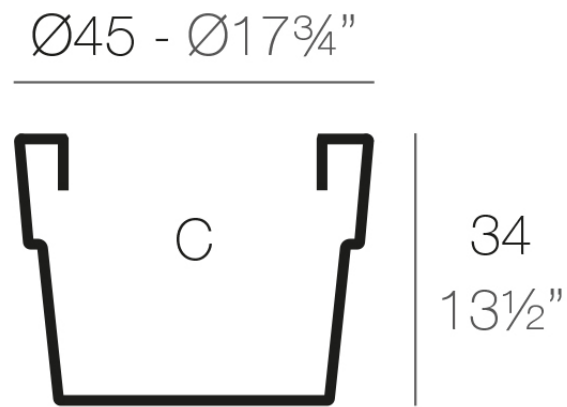

Info

Description

Pot made of polyethylene resin by rotational moulding. 100% Recyclable. Item suitable for indoor and outdoor use. Available in different finishes.

Weight: 0.5 Kg

$\text{Ø}35 - \text{Ø}13\frac{3}{4}"$

VASO $\text{Ø}45$ cm

VASO $\text{Ø}17\frac{3}{4}"$

C = 42 L

C = 11 gal

Finishes

finishes

SIMPLE

Ref. 40245