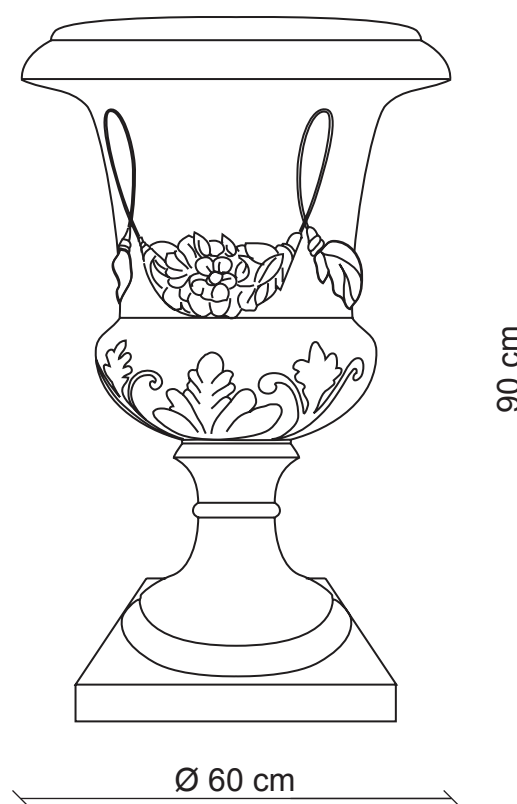

PATRIZIAGARGANTI

Firenze

BAGA XXI Century
LOVELY LIGHT

art. CM495

Cachepot

Finish: Blu with silver details

m³ 0,54
Kg 47