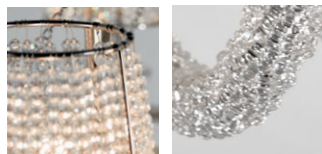

### Finish

gold plated

silver plated

polished nickel

black rhenium  
colour plated

### Lampshade / Crystals colour

clear crystal pearls

**PG450**

**PG451**

**PG452**

**PG453**

Ø 10x8 cm  
H. 10 cm

1x  
40W E14  
not supplied