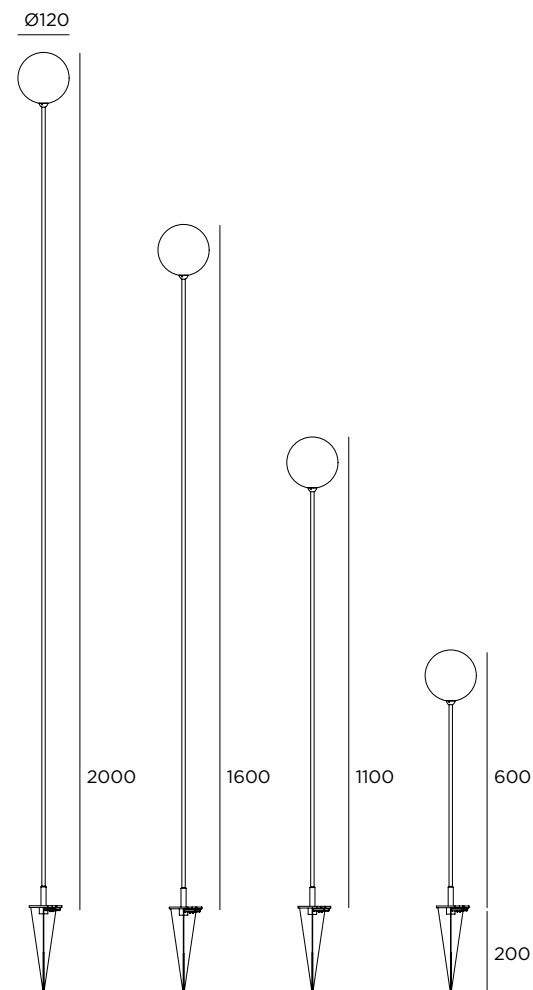

G4 / 1,6W / 200lm / 12V / H 600 mm

SOP3AH1 ■ ■ ■

G4 / 1,6W / 200lm / 12V / H 1100 mm

SOP3AH2 ■ ■ ■

G4 / 1,6W / 200lm / 12V / H 1600 mm

SOP3AH3 ■ ■ ■

G4 / 1,6W / 200lm / 12V / H 2000 mm

SOP3AH4 ■ ■ ■

LED / 1W / 100lm / 350mA / H 600 mm

SOP3FH1 ■ ■ ■

LED / 1W / 100lm / 350mA / H 1100 mm

SOP3FH2 ■ ■ ■

LED / 1W / 100lm / 350mA / H 1600 mm

SOP3FH3 ■ ■ ■

LED / 1W / 100lm / 350mA / H 2000 mm

SOP3FH4 ■ ■ ■

■ Diffuser's finishing

Finishing

T Transparent

IN Inox

S Sand-blasted

BT Browntech

Drivers 12V and 350mA p. 218

Soffione P3

CE G4 IP65 IK07 12V

Stainless steel AISI 316L

Spike to be buried

Hand blown sand blasted glass

G4 version with LED bulb included and version with LED card integrated

Supplied with 3 mt cable

Driver 12V (G4) or driver 350mA (LED) not included