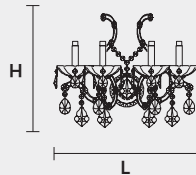

VE 996 A4 RW RGB-W LED VERSION

H 41 cm 16,14"
L 48 cm 18,90"
SP 32 cm 12,59"

4 x RGB-W LED SOURCES (driver included)
1320 lm at 3000 K - CRI>85 - 16 W

Controlled by: DMX or Masiero Smart Light App

Frame: Chrome or gold plated metal covered with transparent glass

Lampshades: No lampshades included

Pendants: Transparent