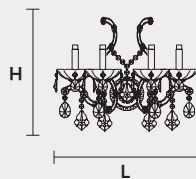

VE 996 A4 DW DYNAMIC WHITE LED VERSION

H 41 cm 16,14"
L 48 cm 18,90"
SP 32 cm 12,59"

4 x DW LED SOURCES (driver included)
DYNAMIC White from 2700 K to 6500 K
1960 lm max at 4700 K - CRI>85 - 16 W

Controlled by: DMX or Masiero Smart Light App

Frame: Chrome or gold plated metal covered with transparent glass

Lampshades: No lampshades included

Pendants: Transparent