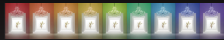

VE 996 A4 RW RGB-W LED VERSION

H 41 cm 16,14"
L 48 cm 18,90"
SP 32 cm 12,59"

4 x RGB-W LED SOURCES (driver included)
1320 lm at 3000 K - CRI>85 - 16 W

Controlled by: DMX or Masiero Smart Light App

Frame: Chrome or gold plated metal covered with transparent glass

Lampshades: No lampshades included

Pendants: Transparent