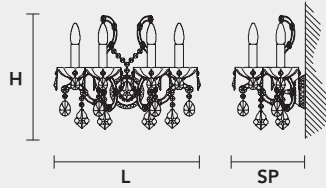

## VE 996 A4 MT TRADITIONAL VERSION

H 41 cm 16,14"  
L 48 cm 18,90"  
SP 27 cm 10,63"

4 x E14 x 40 W max  
Triac Dimmable

Lighting system: Traditional E14 lightbulbs (not included)

Frame: Chrome or gold plated metal covered by transparent glass