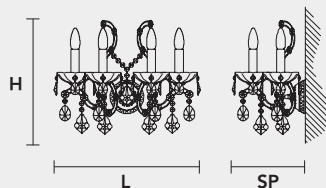

## VE 996 A4 DW DYNAMIC WHITE LED VERSION

H 41 cm 16,14"  
L 48 cm 18,90"  
SP 32 cm 12,59"

4 x DW LED SOURCES (driver included)  
DYNAMIC White from 2700 K to 6500 K  
1960 lm max at 4700 K - CRI>85 - 16 W

Controlled by: DMX or Masiero Smart Light App

Frame: Chrome or gold plated metal covered with transparent glass

Lampshades: No lampshades included

Pendants: Transparent