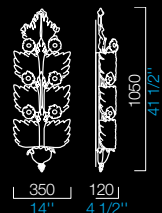

Grand Hotel

Barovier & Toso

4662/2

4662/4

4662/6

5116/80

5116/60

COLORI DISPONIBILI
AVAILABLE COLORS