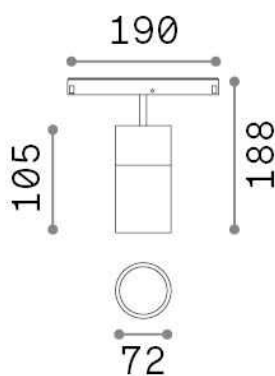

## Technical - Systems

<b>Ean</b>	8021696321998
<b>Item</b>	EGO TRACK SINGLE 19W 4000K ON-OFF BK
<b>Installation</b>	Systems
<b>Guarantee</b>	5 years
<b>Gross weight</b>	0.95 kg
<b>Volume</b>	0.003536 m <sup>3</sup>

## Technical info

<b>Net weight</b>	0.8 kg
<b>Insulation class</b>	III
<b>Protection index</b>	IP20
<b>Compliance</b>	CE
<b>Operating temperature</b>	0° ~ +40 °C
<b>Dimmer</b>	NO, On-Off
<b>Power output</b>	48 V DC
<b>Power supply</b>	Required, remoted, not included NO
<b>Adjustability</b>	vert. 0°-90° , orizz. 0°-335°
<b>Accessories not included</b>	Ego profile