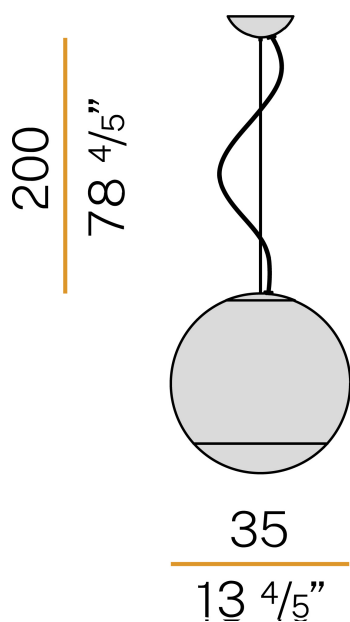

## Smoke

220-240V AC

L01540.035.0200

 titanium/smoky grey diffuser

### Data sheet

CODE	L01540.035.0200
SYSTEM POWER CONSUMPTION	max 116W
EFFICACY	11.47lm/W
LIGHT SOURCE	LED retrofit / halogen
LIGHT SOURCE KIT	* included
COMPATIBLE SOURCES	LED retrofit bulb 21W E27 2700K Ra80 2500lm (dimmmable)* / max 116W E27
COLOUR TEMPERATURE	2700K Ra>80
LIGHT DISTRIBUTION	diffused
POWER SUPPLY	220-240V AC
FREQUENCY	50/60Hz
NOMINAL LUMINOUS FLUX	2500lm
LUMEN OUTPUT	1330lm
EFFICIENCY	53.2%
WEIGHT	2.90 Kg
PROTECTION DEGREE	IP20
PACKING DIMENSIONS	0,0 x 0,0 x 0,0 cm

Suspension lighting fixture for interiors, with direct and indirect light emission. Pickled sheet metal structure in titanium polyacrylic paint. Diffuser in hand-crafted blown glass with white or smoke-grey shaded effect. 2m (78,7") long steel suspension cable. 2m (78,7") long power cable in transparent PVC. Power canopy with galvanized sheet metal ceiling bracket and pickled sheet metal covering in titanium polyacrylic paint.

### Polar diagram