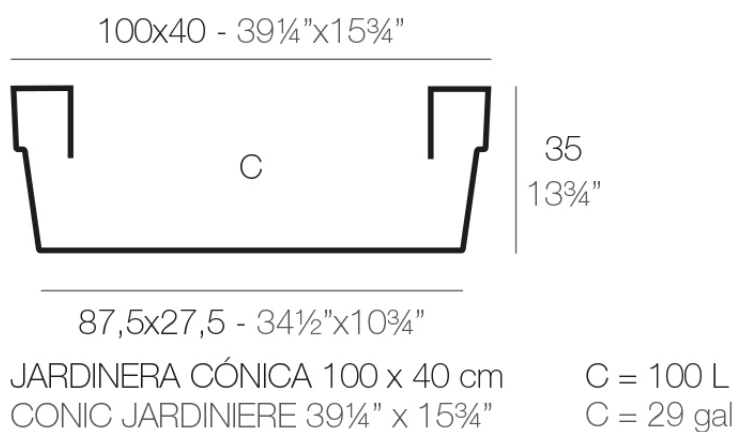

Info

Description

Pot made of polyethylene resin by rotational moulding. 100% Recyclable. Item suitable for indoor and outdoor use. Available in different finishes.

Weight: 3.5 Kg

Finishes

finishes

SIMPLE

Ref. 41740