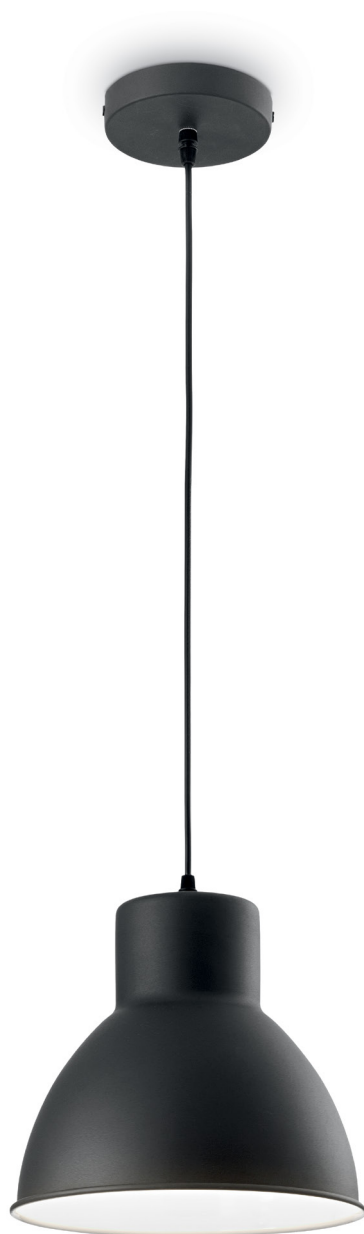

Metal body and diffuser. Enameled white inside. Electrical cable adjustable in length.

Code	139098
Item name	METRO SP1
Insulation class	Class I
IP	20
Power	max 1 x 60W E27
Bulb / LED included /	
Net Weight	0,970 Kg
Volume	0,0270 m³
Base / Hole	ø 13 cm