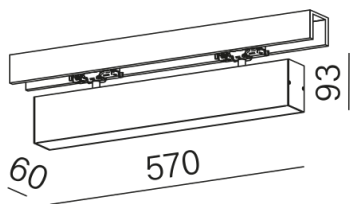

AVAILABLE LUMINAIRE LENGTH:

57 cm
86 cm
114 cm
142 cm

AVAILABLE FINISHES:

STRUCTURE

black structure	-12	white structure	-13
gold structure	-19		

ADDITIONAL

grey	-16	copper	-17
------	-----	--------	-----

Last update on 2018-03-11 20:45. More details available at <https://www.aqform.com/en/ST0416>