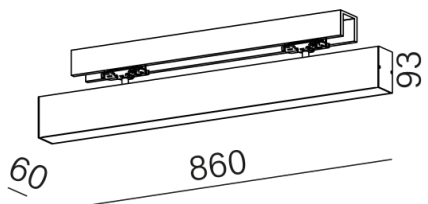

AVAILABLE LUMINAIRE LENGTH:

57 cm
86 cm
114 cm
142 cm

AVAILABLE FINISHES:

STRUCTURE

black structure	-12	white structure	-13
gold structure	-19		

ADDITIONAL

grey	-16	copper	-17
------	-----	--------	-----

Last update on 2018-03-11 20:45. More details available at <https://www.aqform.com/en/ST0416>