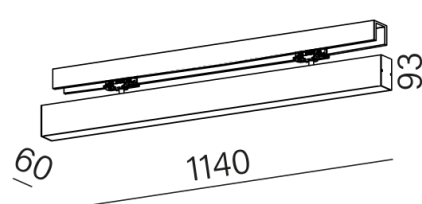

AVAILABLE LUMINAIRE LENGTH:

57 cm
86 cm
114 cm
142 cm

AVAILABLE FINISHES:

STRUCTURE

black structure	-12	white structure	-13
gold structure	-19		

ADDITIONAL

grey	-16	copper	-17
------	-----	--------	-----

Last update on 2018-03-11 20:45. More details available at <https://www.aqform.com/en/ST0416>