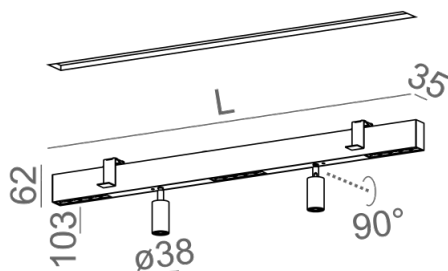

RAFTER mix LED recessed

RAFTER mix LED wpuszczany

Category: recessed

Light source: LED, integrated

Dimming options: DALI, switchDIM

Integrated light source

Gear included.

DALI/SwitchDIM versions are available only for select luminaire lengths.

AVAILABLE LUMINAIRE LENGTH:

| |
|--------|
| 57 cm |
| 94 cm |
| 133 cm |
| 136 cm |

AVAILABLE FINISHES:

STRUCTURE

| | | | |
|-----------------|-----|-----------------|-----|
| black structure | -12 | white structure | -13 |
| gold structure | -19 | | |