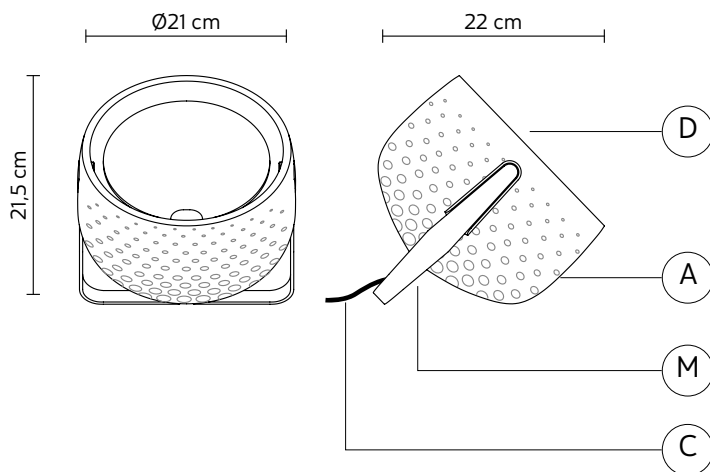

DIFFUSER "D"

material	plexiglass	
----------	------------	--

ELECTRICAL CABLE "C"

colour	black	
--------	-------	---

ELECTRICAL SYSTEM*

socket	E27
source	1 x max 5W LED*
energy class	from A to A++

*we recommended to use milk-white bulbs
dimensioni Ø45mm e h73mm

PACKAGING

n° cartons	1
net weight/kg	1,5
gross weight/kg	3,45
packaging/cm	34x34x37

LIGHT EMISSION

unidirectional

COMPLIANT WITH

IEC	60598-1:2014
EN	60598-1:2015
	
degree of protection	IP20
bulb	not provided