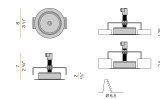

PANZERI

To-be

Accessories / power supply and fixing

XM9201-01

Recessed canopy for electric cable suspensions. Suitable for 24V fixtures: remote driver 24V needed.