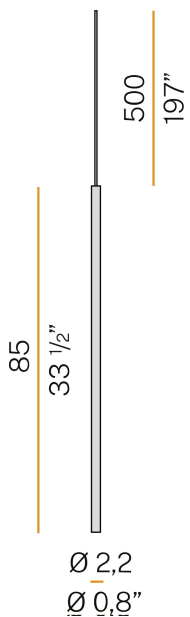

# PANZERI

To-be

24V DC  
M02506.085.0510

● mat black

## Data sheet

CODE	M02506.085.0510
SYSTEM POWER CONSUMPTION	2,8W
EFFICACY	90.5lm/W
LIGHT SOURCE	LED
LIGHT SOURCE LIFETIME	L70 (B50) 60.000h
COLOUR TEMPERATURE	2700K Ra>90
LIGHT DISTRIBUTION	diffused
POWER SUPPLY	24V DC
DRIVER	remote not included
NOMINAL LUMINOUS FLUX	270lm
LUMEN OUTPUT	181lm
EFFICIENCY	67%
WEIGHT	0,64 Kg
PROTECTION DEGREE	IP40
COLOUR TOLLERANCES	SDCM 3
PACKING DIMENSIONS	5,0 x 105,0 x 10,0 cm

Multiple suspension lighting fixture for interiors, with direct light emission. Extruded aluminium structure in white, mat black, bronze or mat brass polyacrylic paint or with gold leaf coating. Extruded aluminium heat sink. Modelled polycarbonate diffuser with opaline finish. Turned brass end cap in polyacrylic paint. 5m (196,9") long suspension and power cable in transparent PVC. Provided without power canopy, complete with cable clamp on the cable's free extremity.

## Polar diagram