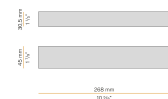

YDV.024.120.A01

LED driver, 120W 24V DC.