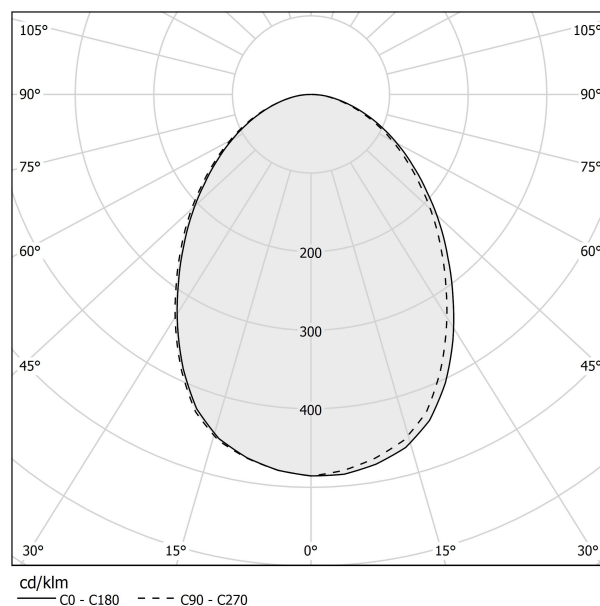

## Data sheet

CODE	M02506.085.0510
SYSTEM POWER CONSUMPTION	2,8W
EFFICACY	90.5lm/W
LIGHT SOURCE	LED
LIGHT SOURCE LIFETIME	L70 (B50) 60.000h
COLOUR TEMPERATURE	2700K Ra>90
LIGHT DISTRIBUTION	diffused
POWER SUPPLY	24V DC
DRIVER	remote not included
NOMINAL LUMINOUS FLUX	270lm
LUMEN OUTPUT	181lm
EFFICIENCY	67%
WEIGHT	0,64 Kg
PROTECTION DEGREE	IP40
COLOUR TOLLERANCES	SDCM 3
PACKING DIMENSIONS	5,0 x 105,0 x 10,0 cm

## Polar diagram