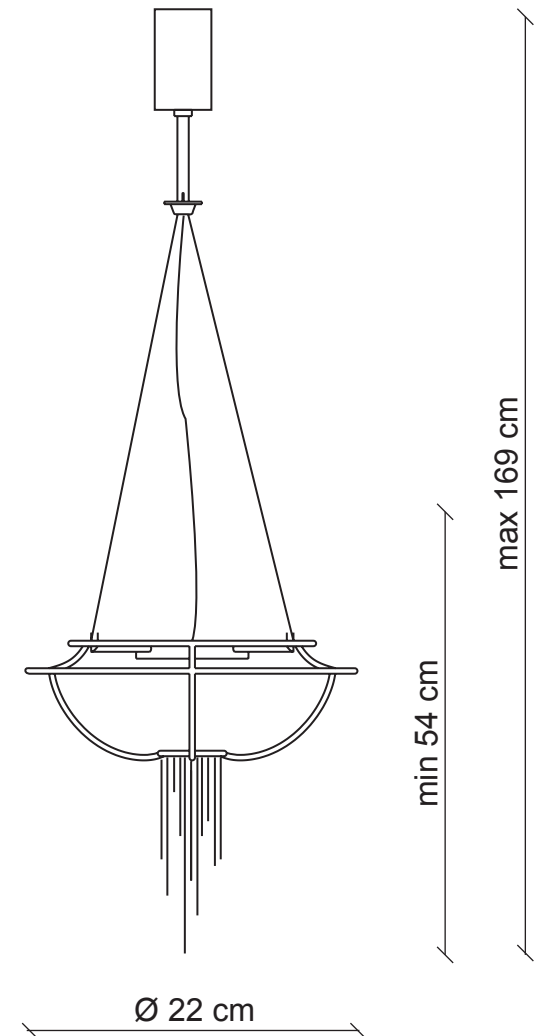

PATRIZIAGARGANTI

Firenze

The soul light

Burlesque Collection

1 light suspension

Metals / crystals matching

Finish structure	polished white/nickel	polished black/nickel	champagne/polished nickel	champagne/polished nickel	champagne/polished nickel	champagne / nichel lucido
Versions lampshades crystals	white & clear	black & clear	amethyst & clear	smoke & clear	green & clear	red & clear
Item	PG280	PG281	PG282	PG283	PG284	PG285

1x
40W E14
not supplied

Kg 3
m³ 0,07