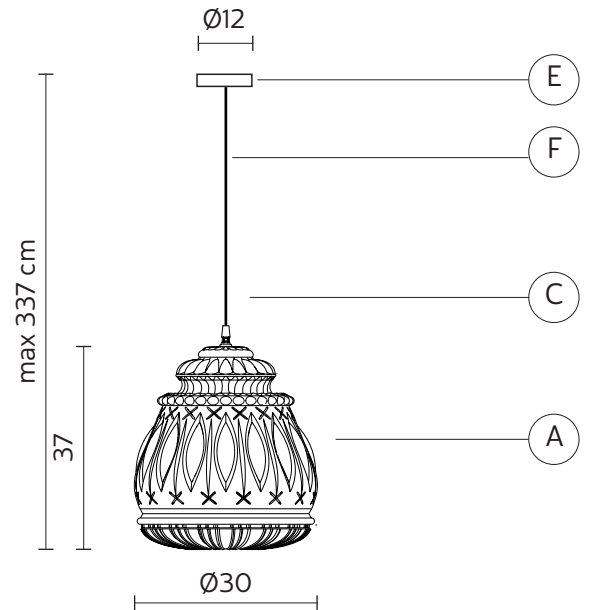

CEILING CUP "E"

material	metal
colour	transparent

ELECTRICAL CABLE "C"

material	neoprene	
colour	black	

ELECTRICAL SYSTEM

socket	E27
source	max 1x52w
energy class	from E to A++

PACKAGING

nr. of collis	1
net weight/kg	5
gross weight/kg	9
packaging/cm	47x47x47

EMISSION OF LIGHT

one-directional

	direct
	filtered
	indirect
	none

CERTIFICATION

IEC	60598-1:2008
EN	60598-1:2008 + A11:2009

IP rate	IP44
bulb	not provided

COLLECTION