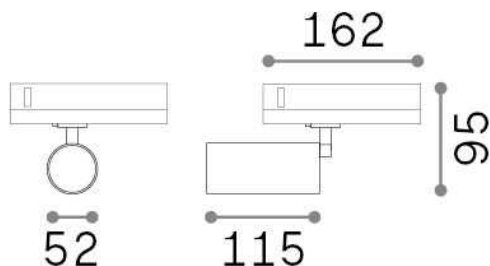

General info

Technical - Spotlights and Tracks

Ean	8021696316192
Item	BYTE LED 21W WH
Installation	Spotlights and Tracks
Guarantee	5 years
Gross weight	0.62 kg
Volume	0.002394 m ³

Technical info

Net weight	0.56 kg
Insulation class	II
Protection index	IP20
Compliance	CE
Operating temperature	0° ~ +40 °C
Dimmer	NO, On-Off
Power output	220-240 V AC 50/60 Hz
Power supply	In-built, included Replaceable (by qualified operators only), electronic, osram
Accessories not included	Link on-off profile

Source info

Integrated source	Integrated LED module
Replaceable source	Replaceable (by qualified operators only)
Power	21 W
Emission	Direct
Max consumption	max 21,00 W
Features LED	LED COB CITIZEN
CCT LED	3000 K
Duration LED (t. 25°C)	50000 h
CRI	> 90
Light beam	30°
Light beam flux	1850 lm
Useful light flux	1650 lm