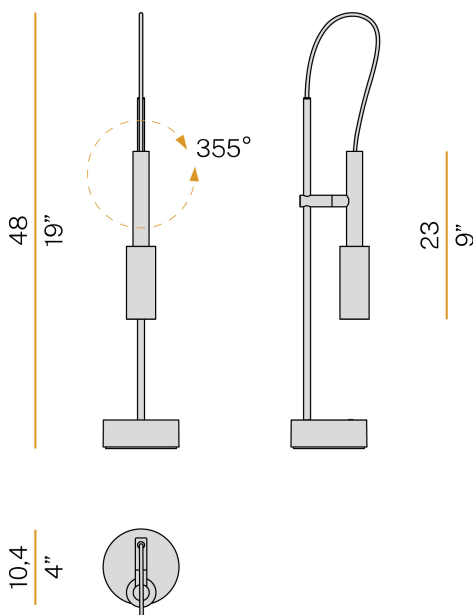

PANZERI

Tubino Plus

220-240V AC dimmable (Step DIM)

C07317.001.0509

Data sheet

CODE	C07317.001.0509
SYSTEM POWER CONSUMPTION	6,5W
EFFICACY	56.5lm/W
LIGHT SOURCE	LED
LIGHT SOURCE LIFETIME	L70 (B50) 80.000h
COLOUR TEMPERATURE	2700K Ra>90
LIGHT DISTRIBUTION	adjustable
POWER SUPPLY	220-240V AC
FREQUENCY	50/60Hz
ELECTRICAL CONFIGURATION	dimmable (Step DIM)
DRIVER	integrated included
NOMINAL LUMINOUS FLUX	475lm
LUMEN OUTPUT	339lm
EFFICIENCY	71.4%
WEIGHT	1,42 Kg
PROTECTION DEGREE	IP20
COLOUR TOLLERANCES	SDCM 3
PACKING DIMENSIONS	10,5 x 60,0 x 15,0 cm

Technical drawing

Table lighting fixture for interiors, with swivelling light beam.
 Die-cast aluminium bearing base in polyacrylic paint.
 Body in steel tube in champagne, bronze or titanium polyacrylic paint.
 Turned brass joint in polyacrylic paint.
 Turned aluminium structure in polyacrylic paint.
 Turned aluminium swivelling head in polyacrylic paint.
 Modelled polycarbonate diffuser with opaline finish.
 Turned brass end cap in polyacrylic paint.
 Push-button to adjust luminosity according to 5 levels of visual comfort.
 Equipped with connection cable between the head and the body with fabric covering in champagne (champagne version), bordeaux (bronze version) or green colour (titanium version).
 Equipped with a 1,4m (55,1") long power cable with jack connector and adapter plug.

Polar diagram