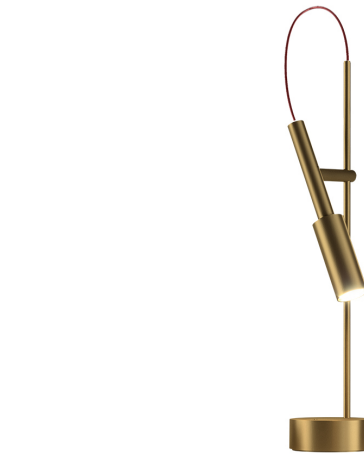

PANZERI

Tubino Plus

220-240V AC dimmable (Step DIM)

C07317.001.0509

Data sheet

CODE	C07317.001.0509
SYSTEM POWER CONSUMPTION	6,5W
EFFICACY	56.5lm/W
LIGHT SOURCE	LED
LIGHT SOURCE LIFETIME	L70 (B50) 80.000h
COLOUR TEMPERATURE	2700K Ra>90
LIGHT DISTRIBUTION	adjustable
POWER SUPPLY	220-240V AC
FREQUENCY	50/60Hz
ELECTRICAL CONFIGURATION	dimmable (Step DIM)
DRIVER	integrated included
NOMINAL LUMINOUS FLUX	475lm
LUMEN OUTPUT	339lm
EFFICIENCY	71.4%
WEIGHT	1,42 Kg
PROTECTION DEGREE	IP20
COLOUR TOLLERANCES	SDCM 3
PACKING DIMENSIONS	10,5 x 60,0 x 15,0 cm

Technical drawing

Table lighting fixture for interiors, with swivelling light beam.
 Die-cast aluminium bearing base in polyacrylic paint.
 Body in steel tube in champagne, bronze or titanium polyacrylic paint.
 Turned brass joint in polyacrylic paint.
 Turned aluminium structure in polyacrylic paint.
 Turned aluminium swivelling head in polyacrylic paint.
 Modelled polycarbonate diffuser with opaline finish.
 Turned brass end cap in polyacrylic paint.
 Push-button to adjust luminosity according to 5 levels of visual comfort.
 Equipped with connection cable between the head and the body with fabric covering in champagne (champagne version), bordeaux (bronze version) or green colour (titanium version).
 Equipped with a 1,4m (55,1") long power cable with jack connector and adapter plug.