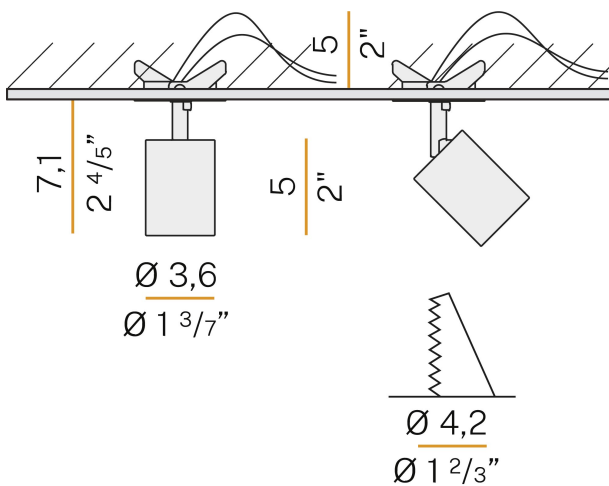

Technical drawing