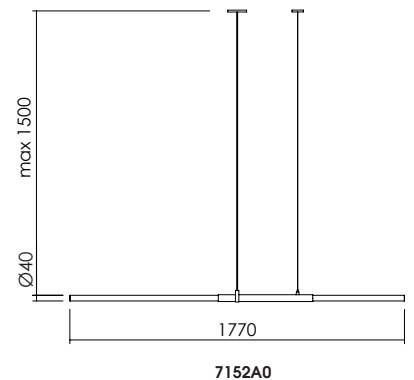

DIMENSIONS | DIMENSIONI

2x GU4 5W MAX LED • Vin 100/240V 50/60Hz

IP20

FINISHES | FINITURE

CODE | CODICE

Body | Corpo

Shade | Paralume

**AT**  
Satin gold  
Oro satinato