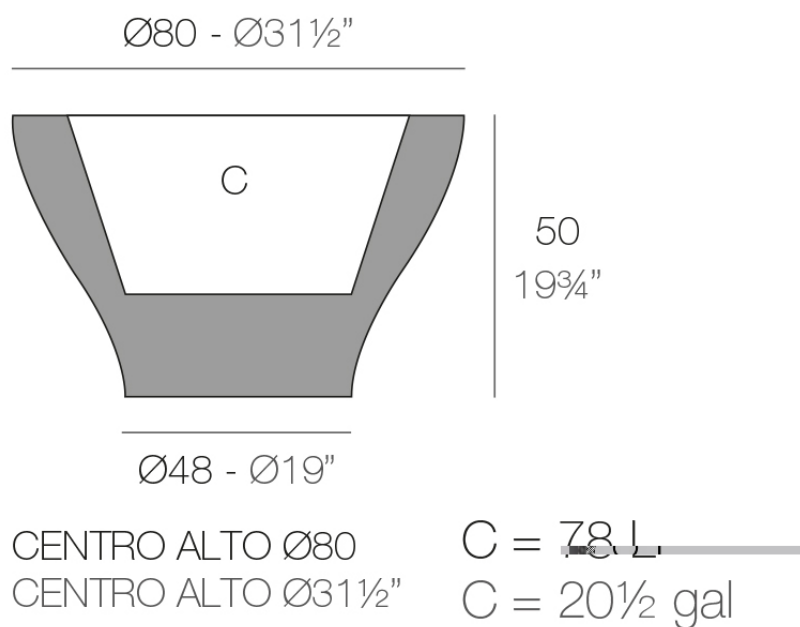

Info

Description

Pot made of polyethylene resin by rotational moulding. 100% Recyclable. Item suitable for indoor and outdoor use. Available in different finishes.

Weight: 10 Kg

Finishes

finishes

BASIC

Ref. 42080A