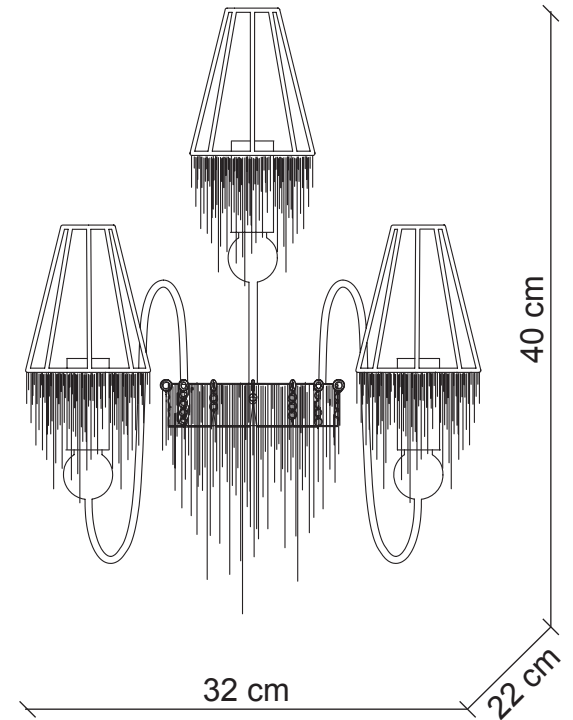

PATRIZIAGARGANTI

Firenze

The soul light

Burlesque Collection

3 lights wall lamp

Metals / crystals matching

Finish structure	polished white	polished black	champagne	champagne	champagne	champagne
Versions lampshades crystals	white & clear	black & clear	amethyst & clear	smoke & clear	green & clear	red & clear
Item	PG190	PG191	PG192	PG193	PG194	PG195

Ø 9x4 cm
H. 11 cm

3x
40W E14
not supplied

Kg 2
m³ 0,17