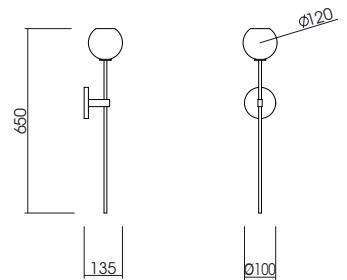

GERMOGLIO W Wall Lamp

Wall lamp with transparent glass shade and metal body available in different finishes.

Lampada da parete con paralume in vetro trasparente e corpo in metallo disponibile in diverse finiture.

LIGHT SOURCE | FONTE LUMINOSA

DIMENSIONS | DIMENSIONI

G9 max 5W LED

IP20   

7137C0

FINISHES | FINITURE

CODE | CODICE

Body | Corpo