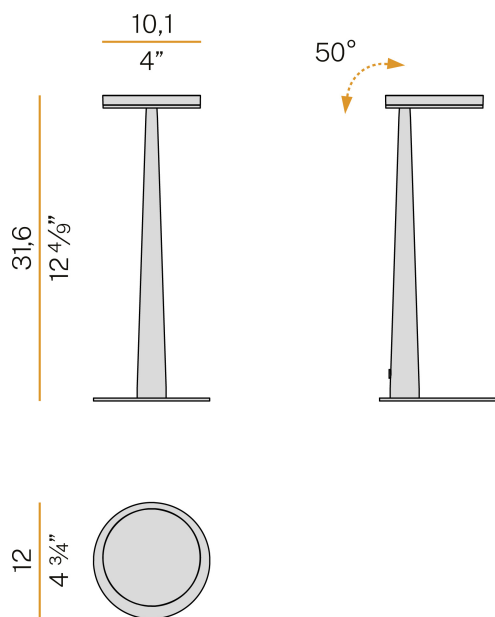

PANZERI

Bella

220-240V AC dimmable (Step DIM)

C05201.011.0509

● white

Data sheet

CODE	C05201.011.0509
SYSTEM POWER CONSUMPTION	5W
EFFICACY	77.6lm/W
LIGHT SOURCE	LED
LIGHT SOURCE LIFETIME	L80 (B10) 70.000h
COLOUR TEMPERATURE	2700K Ra>90
LIGHT DISTRIBUTION	adjustable
POWER SUPPLY	220-240V AC
FREQUENCY	50/60Hz
ELECTRICAL CONFIGURATION	dimmable (Step DIM)
DRIVER	integrated included
NOMINAL LUMINOUS FLUX	460lm
LUMEN OUTPUT	388lm
EFFICIENCY	84.3%
WEIGHT	0,88 Kg
PROTECTION DEGREE	IP20
COLOUR TOLLERANCES	SDCM 3
PACKING DIMENSIONS	17,0 x 40,0 x 16,0 cm

Table lighting fixture for interiors, with swivelling light beam.
 Pickled sheet metal bearing base in polyacrylic paint.
 Body in tapered steel tube in white, black, bronze, mat brass or titanium polyacrylic paint.
 Turned brass joint in polyacrylic paint.
 Die-cast aluminium structure in polyacrylic paint.
 Die-cast aluminium swivelling head in polyacrylic paint.
 Modelled acrylic diffuser with mat finish.
 Aluminium closing disk in polyacrylic paint.
 Push-button to adjust luminosity according to 5 levels of visual comfort.
 Equipped with a 1,4m (55,1") long power cable with jack connector and adapter plug.

Technical drawing

Polar diagram